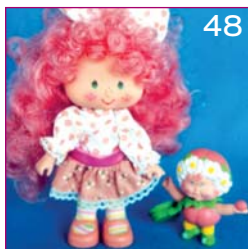

# DOLLS

36

44

48

30

52

### On the cover:

Wendy Lawton's "Florence and her French Bébé" is the third artist edition in Lawton Doll Co.'s 2006 Year of Surprises Collection. Florence, 14 inches tall, has hazel eyes and strawberry-blond hair. She looks pretty and demure in a classic summer white dress made of cotton pique trimmed with silk and a big oversize bow on her head. Bébé, featuring a light brown mohair wig and blue glass eyes, wears a frock of dupion silk and blue crinkle silk with a matching bonnet. The pair is priced at \$895.